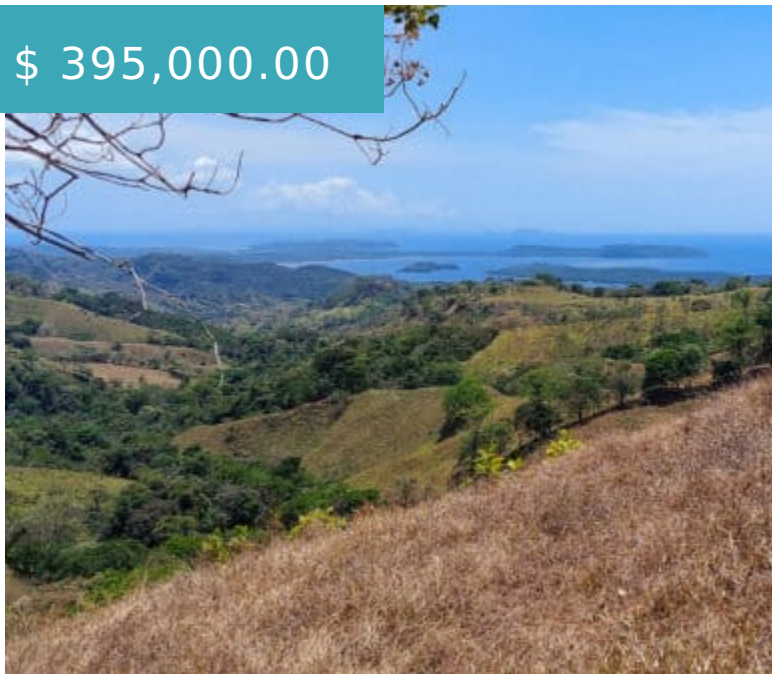

# EXOTIC FRUIT AND HARDWOOD ORCHARD, LAS LAJAS DE TOLE

<https://www.rootsrealestatepanama.com>

Las Lajas de Tole,  
Chiriqui, Panama

\$ 395,000.00

AN EXOTIC FRUIT AND HARDWOOD ORCHARD WITH BREATHTAKING VIEWS IN LAS LAJAS DE TOLE The list of trees growing on this gorgeous farm in Las Lajas de Tole is almost as astounding as the property's views! Ranging from the national marine park island of COIBA, to Chiriqui's Volcan Baru, from...

## BASIC FACTS

**Date added:** 03/25/22

**Post Updated:** 2022-07-28 11:54:05

**Bedrooms:** 1

**Bathrooms:** 1

**Area:** 5.3 hectares

**Status:** Titled

**Type:** Farm